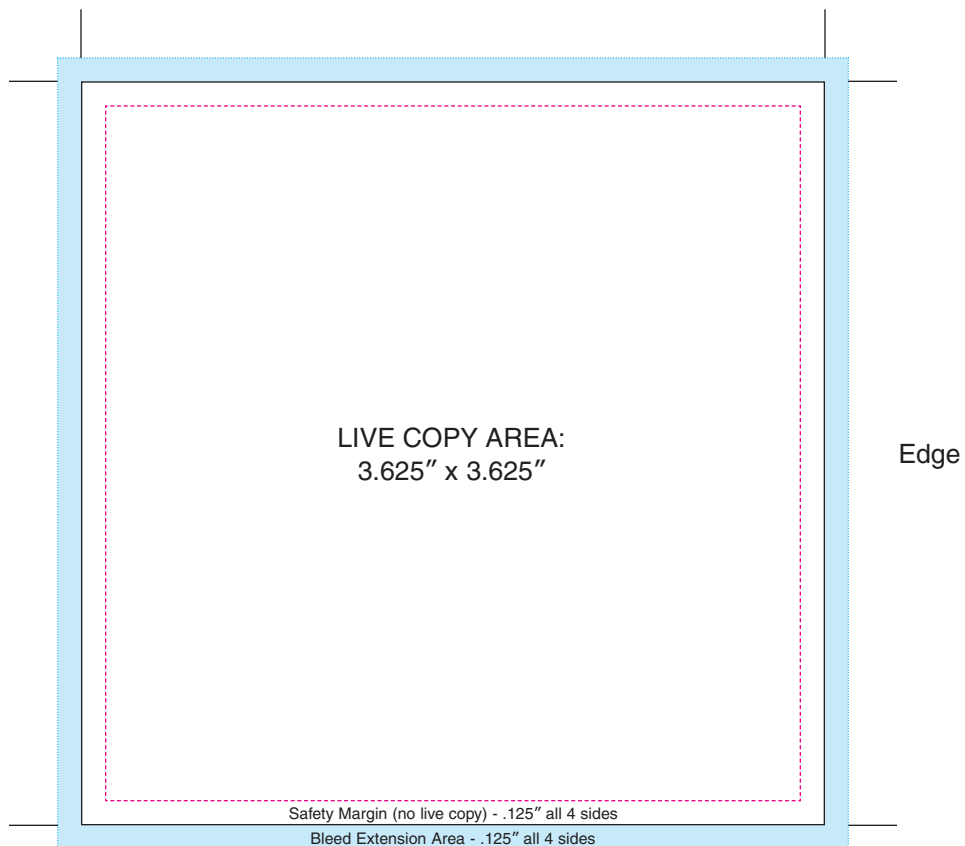

# Note Cube Template

**3.875" x 3.875" x 3.875" cube**

**Final Trim size is  
3.875" x 3.875"**

**Final Trim size is  
3.875" x 3.875"**

----- Magenta rule represents margin line, ----- Cyan rule represents bleed line, ——— Black represents trim.