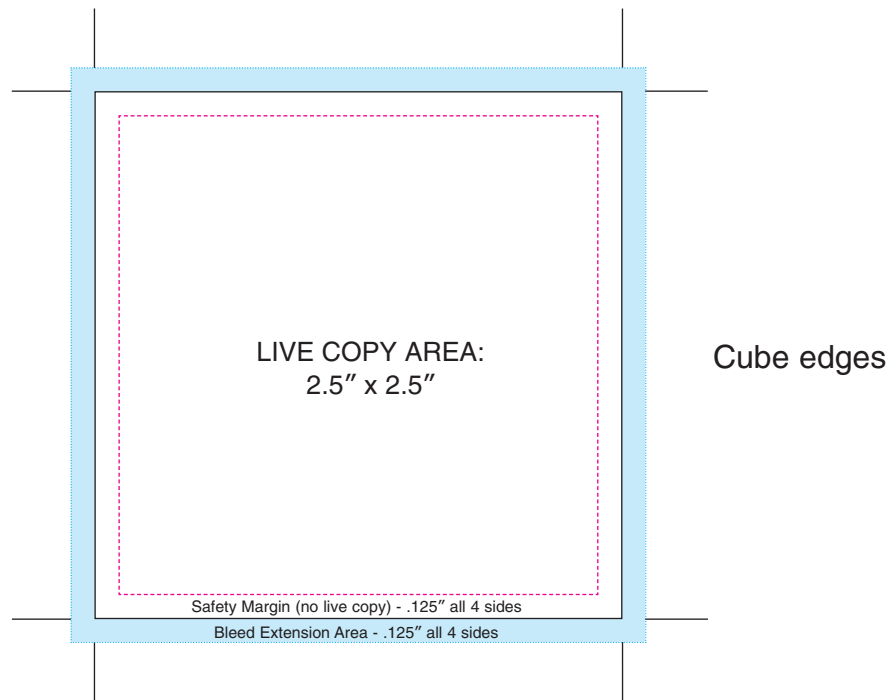

Note Cube Template

2.75" x 2.75" x 2.75" cube

Sheet Final Trim size is
2.75" x 2.75"

Edge Final Trim size is
2.75" x 2.75"

----- Magenta rule represents margin line, ----- Cyan rule represents bleed line, ——— Black represents trim.