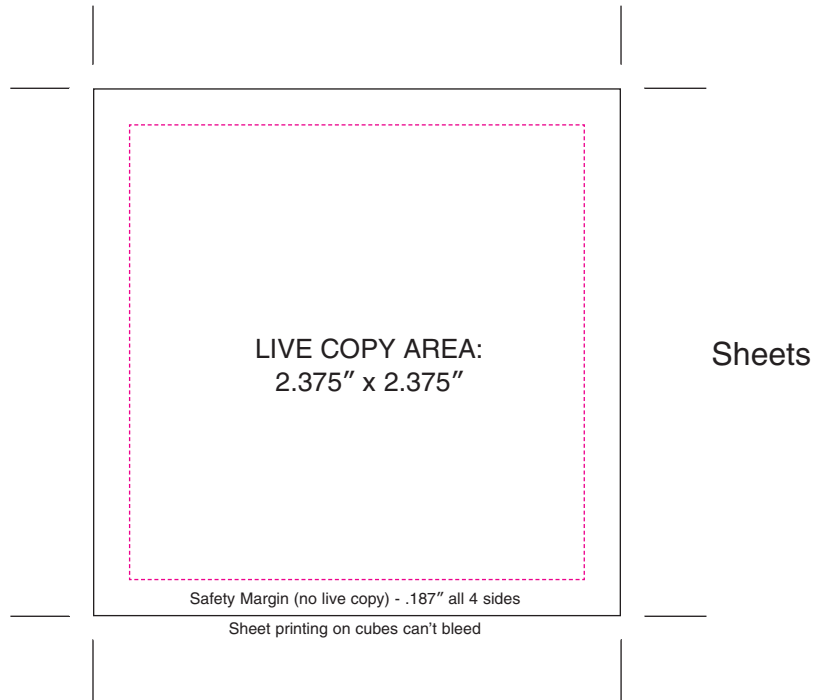

Note Cube Template

2.75" x 2.75" x 2.75" cube

Sheet Final Trim size is
2.75" x 2.75"

Edge Final Trim size is
2.75" x 2.75"

----- Magenta rule represents margin line, ----- Cyan rule represents bleed line, ——— Black represents trim.