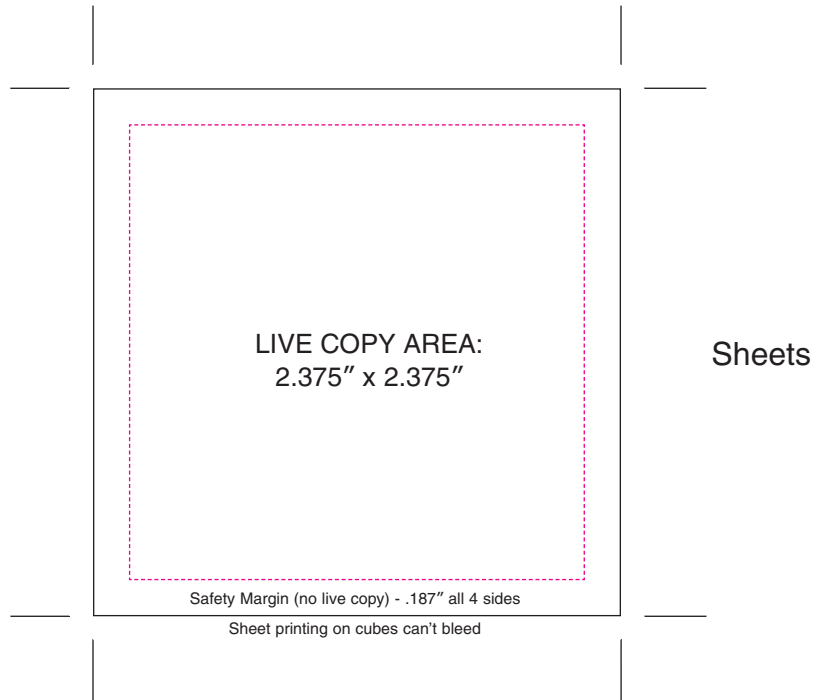

Note Cube Template

2.75" x 2.75" x 1.375" half cube

Sheet Final Trim size is
2.75" x 2.75"

Edge Final Trim size is
2.75" x 1.375"