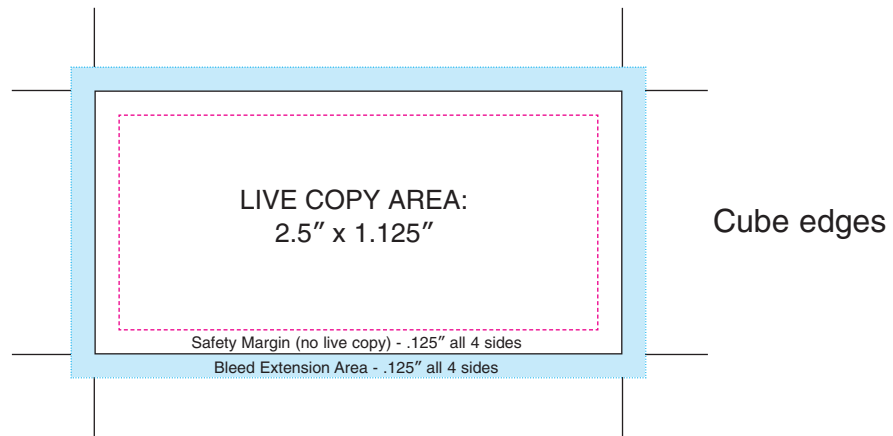

Note Cube Template

2.75" x 2.75" x 1.375" half cube

Sheet Final Trim size is
2.75" x 2.75"

Edge Final Trim size is
2.75" x 1.375"