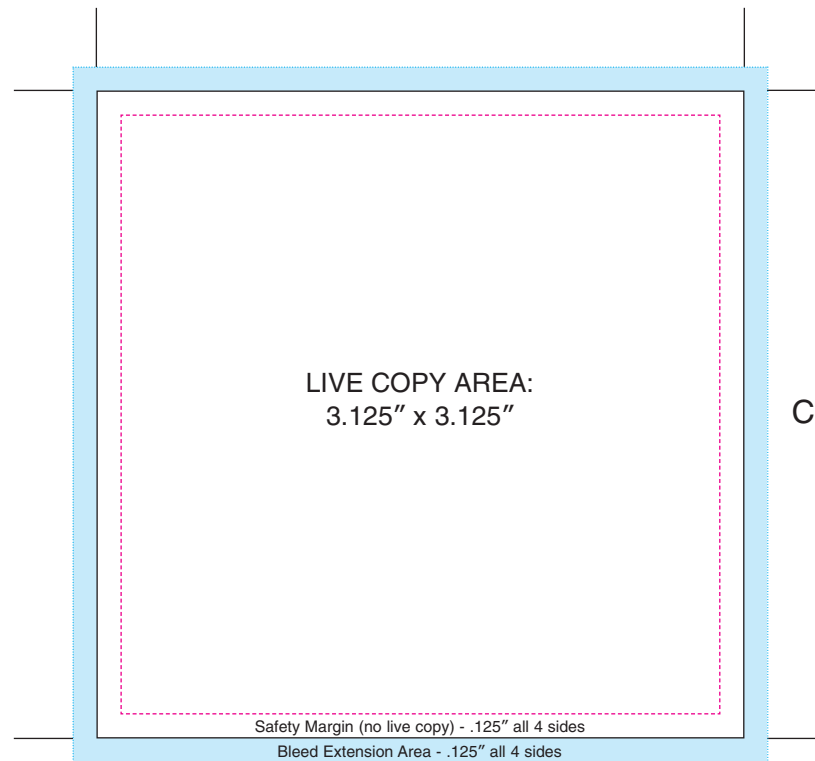

Note Cube® Template

3.375" x 3.375" x 3.375" cube

Sheets

Sheet Final Trim size is
3.375" x 3.375"

Cube edges

Edge Final Trim size is
3.375" x 3.375"

----- Magenta rule represents margin line, ----- Cyan rule represents bleed line, ——— Black represents trim.