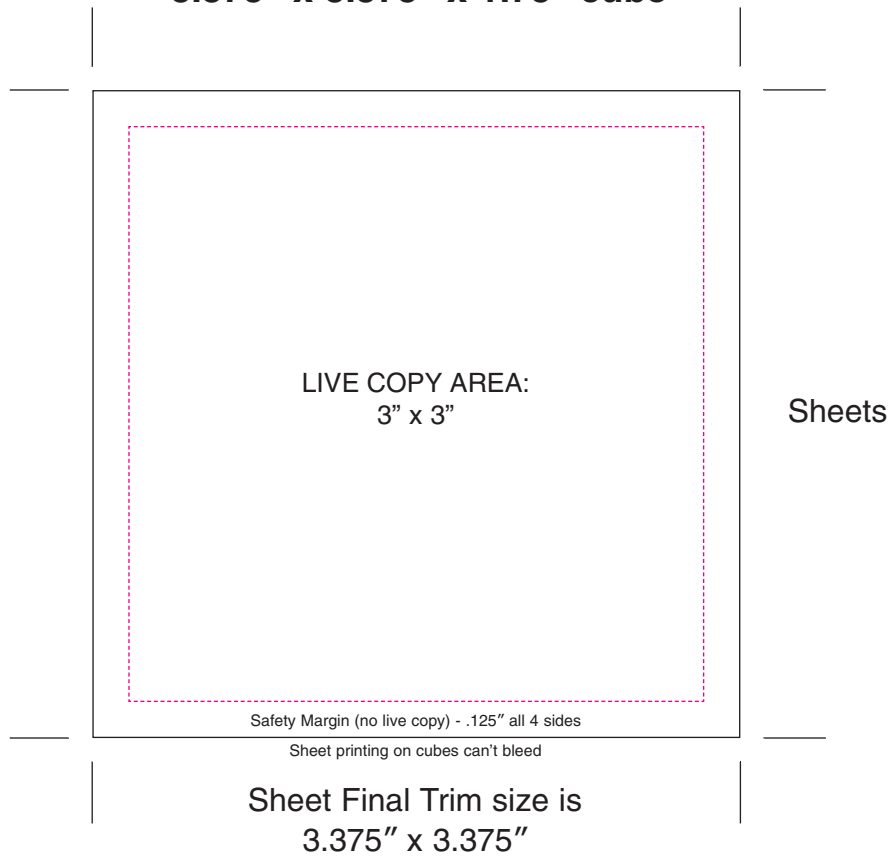

Note Cube Template

3.375" x 3.375" x 1.75" cube

----- Magenta rule represents margin line, Cyan rule represents bleed line, ——— Black represents trim.