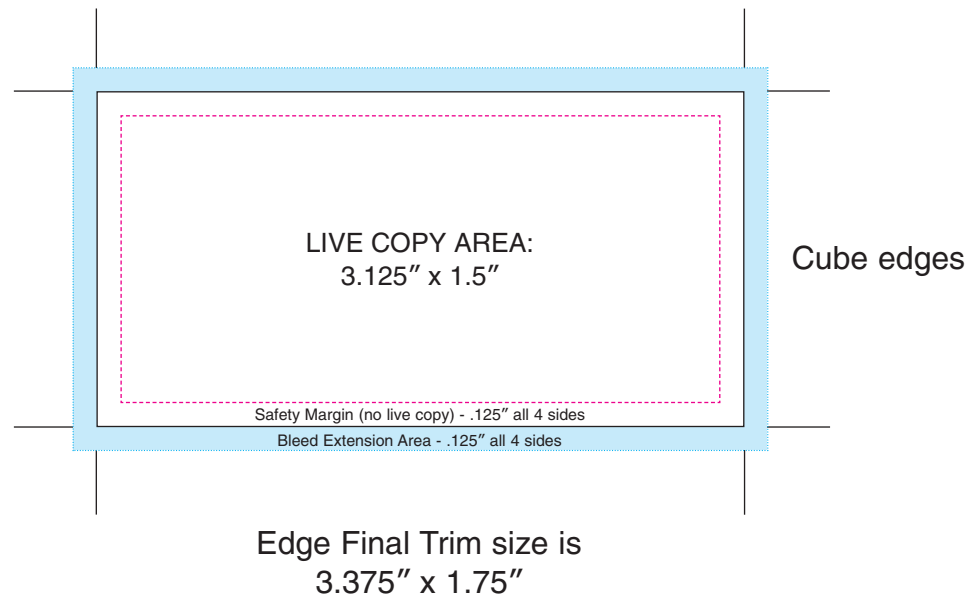

Note Cube Template

3.375" x 3.375" x 1.75" cube

----- Magenta rule represents margin line, Cyan rule represents bleed line, ——— Black represents trim.