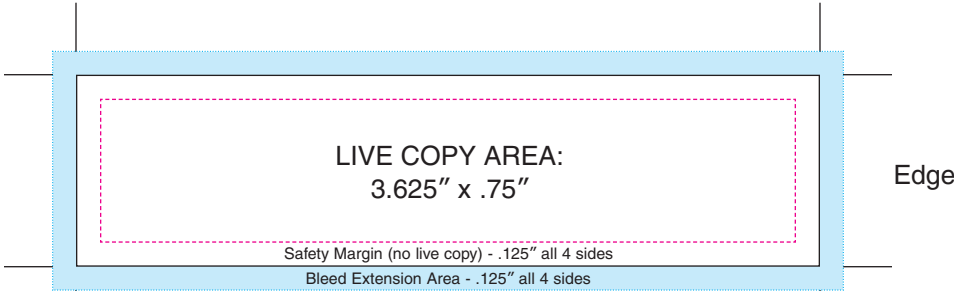

Note Cube Template

3.875" x 3.875" x 1" quarter cube

**Final Trim size is
3.875" x 3.875"**

**Final Trim size is
3.875" x 1"**

----- Magenta rule represents margin line, ----- Cyan rule represents bleed line, ——— Black represents trim.