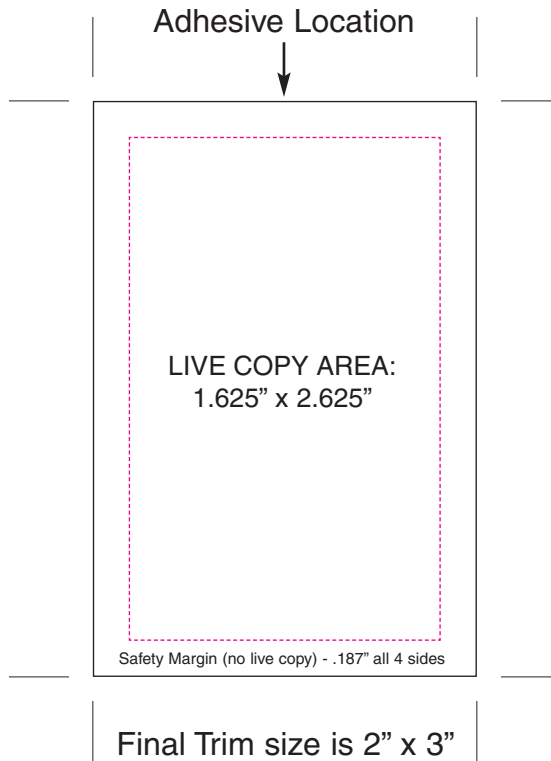

### 2" x 3" pad with no bleeds

(no image beyond the live copy margin)

----- Magenta rule represents margin line, ——— Black represents trim.

### 2" x 3" pad with bleeds

----- Magenta rule represents margin line, ----- Cyan rule represents bleed line, ——— Black represents trim.