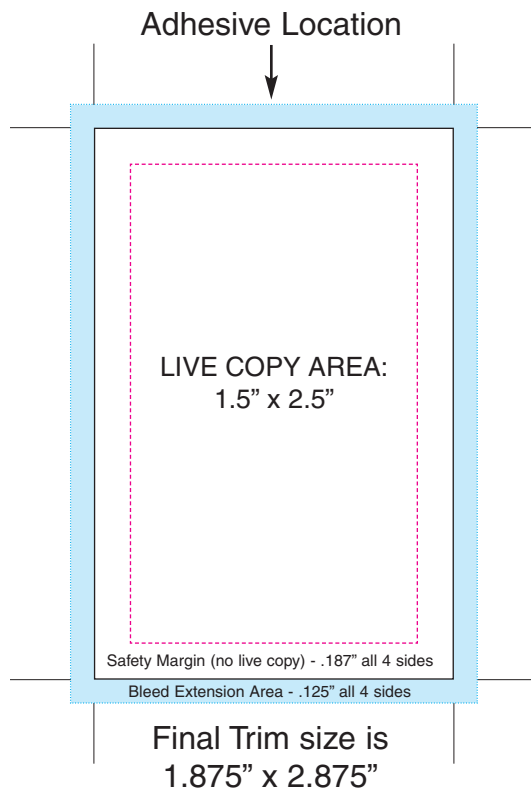

### 2" x 3" pad with no bleeds

(no image beyond the live copy margin)

----- Magenta rule represents margin line, ——— Black represents trim.

### 2" x 3" pad with bleeds

----- Magenta rule represents margin line, ----- Cyan rule represents bleed line, ——— Black represents trim.