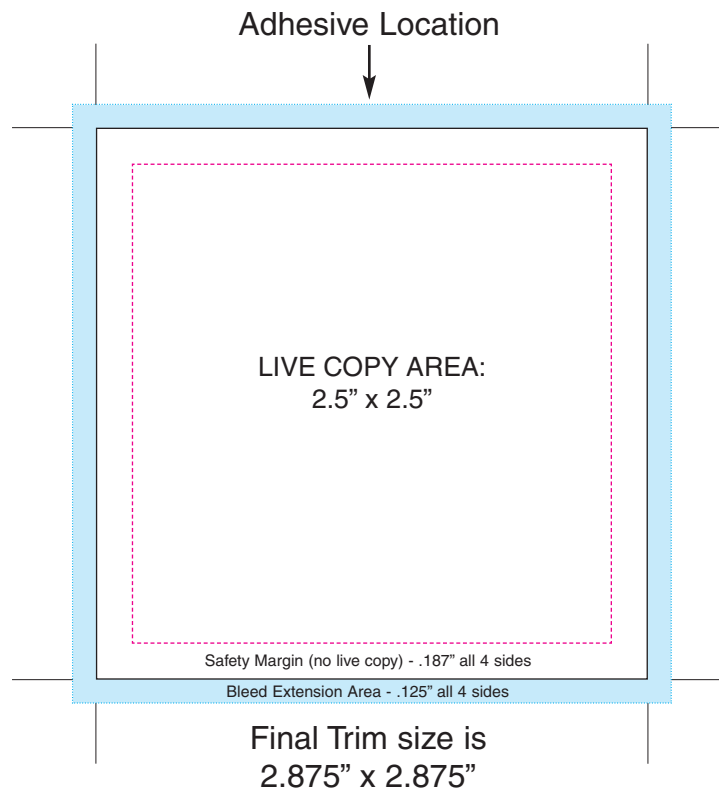

3" x 3" pad with no bleeds
(no image beyond the live copy margin)

----- Magenta rule represents margin line, ————— Black represents trim.

3" x 3" pad with bleeds

----- Magenta rule represents margin line, Cyan rule represents bleed line, ————— Black represents trim.