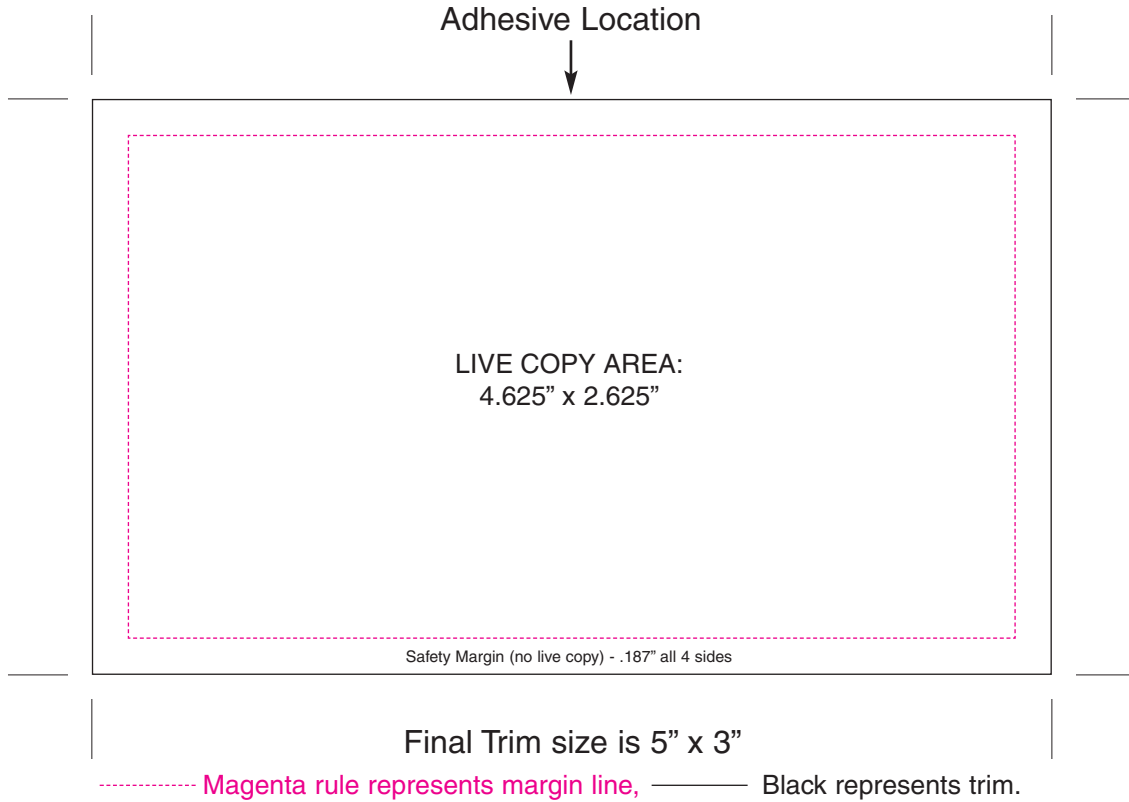

5" x 3" pad with no bleeds
(no image beyond the live copy margin)

5" x 3" pad with bleeds